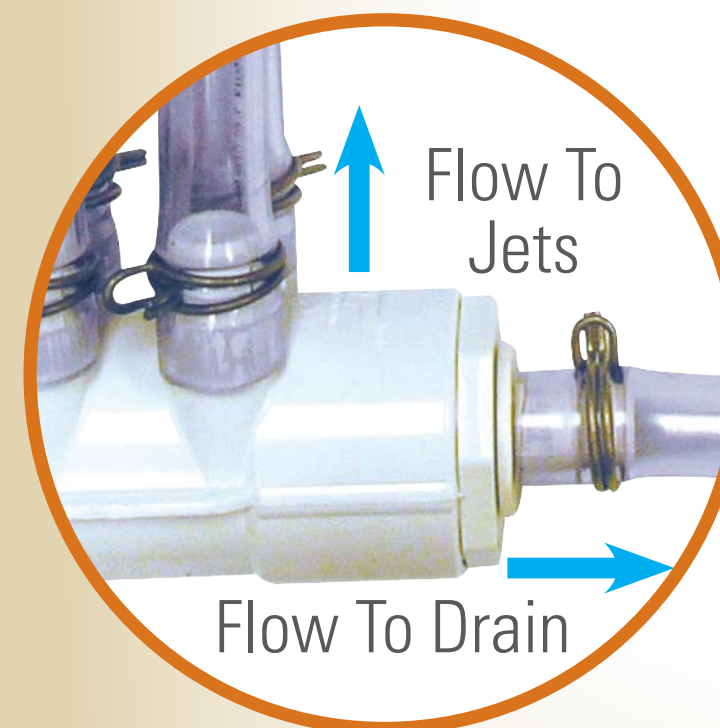

INNOVATIVE VACUUM BREAK SYSTEM

- Relief vacuum valve eliminates the risk of entrapment by immediately restricting water flow if a drain becomes obstructed

TRIPLE-LOCK SYSTEM

- Creates the World's Strongest Seal for locking in air and water lines

2 PERFORMANCE

INDIVIDUAL ON/OFF FLOW CONTROL

- Provides precise pressure flow for the perfect massage
- Directional controls target specific stress points

Sanitation

CLEAR-HYDRO™ OZONATOR

- Quickly purifies water using active ozone bubbles from a Corona Discharge cell

CLEAR-HYDRO™ OZONATOR

STOR-DRY™ WINTERIZATION

STOR-DRY™ WINTERIZATION

- All lines are plumbed to the drain valve to enable full water drainage and to protect spa from freezing during times of non-use; no dead ends!

3 100% FILTRATION

PURE FLOW™ FILTRATION

- Easy access, reusable filters provide balanced filtration and are easy to maintain
- Microban inhibitors prevent bacteria growth
- The floating skimmer gate pulls water from both bottom suction and skimmer to provide 100% filtration