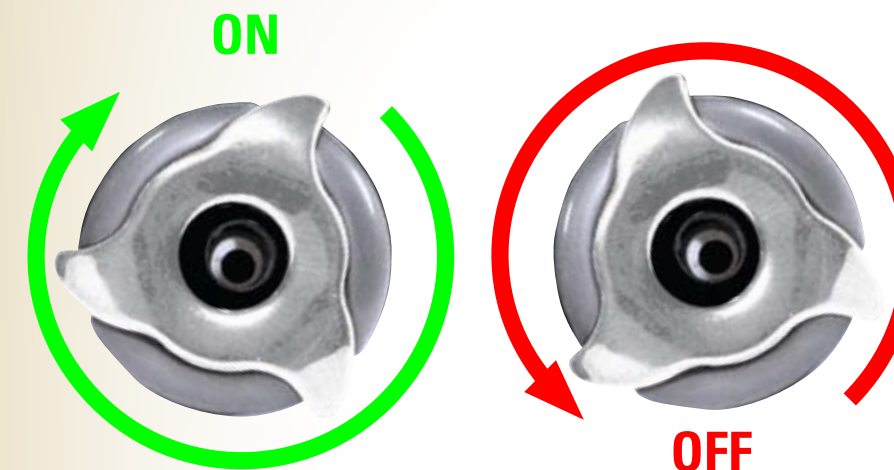

PLUMBING

CLEAN WATER. PURE WATER. EVERY TIME.

1 HYDRAULICS

DESIGNER JETS

- Available with the World's first red-tinted stainless steel jets

POSITIVE PRESSURE SYSTEM

- Engineered to evenly distribute water flow to all jets
- Provides "instant on" performance—100% flow at the touch of a button
- Custom-made Flow-Thru™ Manifolds reduce turbulence and improve water delivery to all jets

INNOVATIVE VACUUM BREAK SYSTEM

- Relief vacuum valve eliminates the risk of entrapment by immediately restricting water flow if a drain becomes obstructed

TRIPLE-LOCK SYSTEM

- Creates the World's Strongest Seal for locking in air and water lines

2 PERFORMANCE

INDIVIDUAL ON/OFF FLOW CONTROL

- Provides precise pressure flow for the perfect massage
- Directional controls target specific stress points

Sanitation

CLEAR-HYDRO™ OZONATOR

- Quickly purifies water using active ozone bubbles from a Corona Discharge cell

CLEAR-HYDRO™ OZONATOR

STOR-DRY™ WINTERIZATION

STOR-DRY™ WINTERIZATION

- All lines are plumbed to the drain valve to enable full water drainage and to protect spa from freezing during times of non-use; no dead ends!