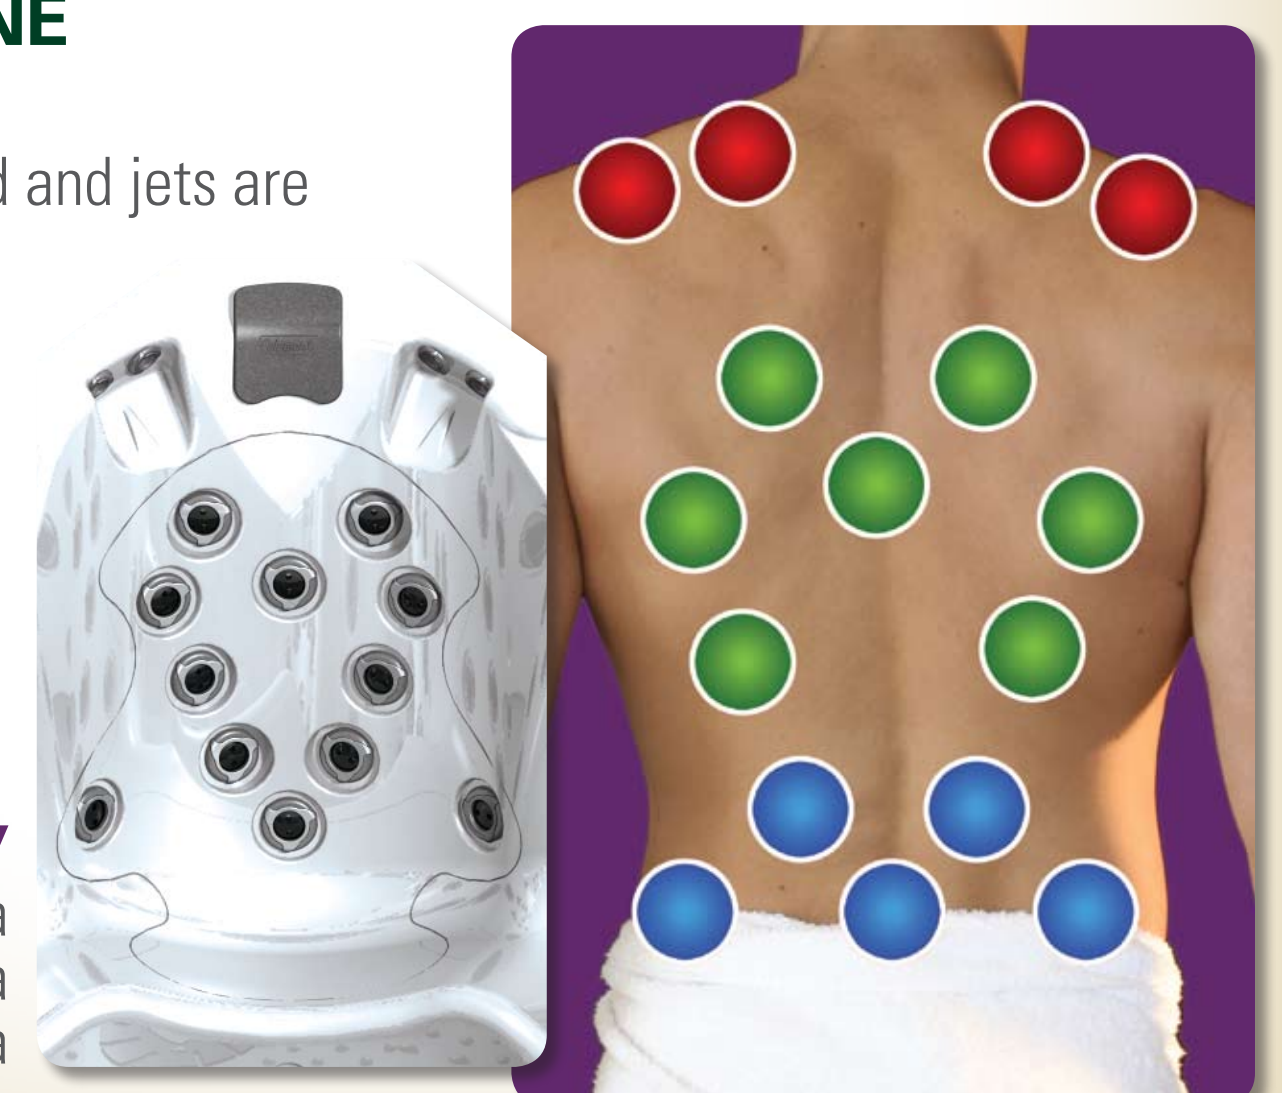

INNOVATIVE VACUUM BREAK SYSTEM

- Relief vacuum valve eliminates the risk of entrapment by immediately restricting water flow if a drain becomes obstructed

TRIPLE-LOCK SYSTEM

- Creates the World's Strongest Seal for locking in air and water lines

Efficiency

4 THERAPY

BEST JET PERFORMANCE

- We focus on the performance of each spa—not just a simple jet count
- Several jet types are available; when combined with optimal spa seating areas, each is designed to address a specific muscle group

TARGETED TONE THERAPY

- Seats are contoured and jets are placed along the lines of the body for maximum therapy

TONE THERAPY
TONE Shoulders Area
TONE Latissimus Area
TONE Lower Back Area

EIS ECO SEAL

Coleman® Spas feature the exclusive **EIS Eco-Seal** of approval—which means each spa was designed to meet strict standards in **Efficiency, Insulation and Sanitation**.