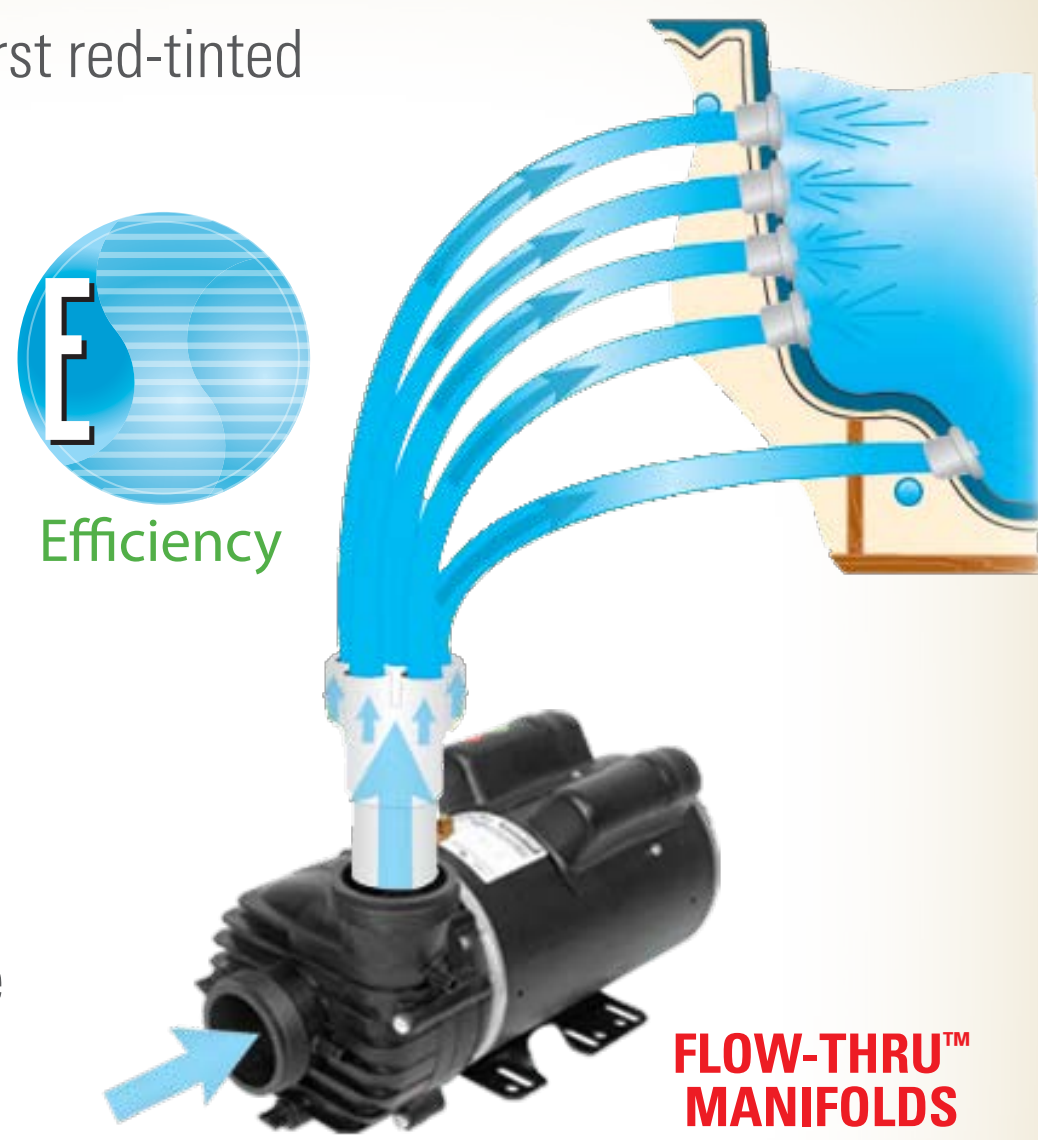

PLUMBING

CLEAN WATER. PURE WATER. EVERY TIME.

1 HYDRAULICS

DESIGNER JETS

- Available with the World's first red-tinted stainless steel jets

POSITIVE PRESSURE SYSTEM

- Engineered to evenly distribute water flow to all jets
- Provides "instant on" performance—100% flow at the touch of a button
- Custom-made Flow-Thru™ Manifolds reduce turbulence and improve water delivery to all jets

INNOVATIVE VACUUM BREAK SYSTEM

- Relief vacuum valve eliminates the risk of entrapment by immediately restricting water flow if a drain becomes obstructed

TRIPLE-LOCK SYSTEM

- Creates the World's Strongest Seal for locking in air and water lines

2 PERFORMANCE

INDIVIDUAL ON/OFF FLOW CONTROL

- Provides precise pressure flow for the perfect massage
- Directional controls target specific stress points

Sanitation

CLEAR-HYDRO™ OZONATOR

- Quickly purifies water using active ozone bubbles from a Corona Discharge cell

CLEAR-HYDRO™ OZONATOR

STOR-DRY™ WINTERIZATION

STOR-DRY™ WINTERIZATION

- All lines are plumbed to the drain valve to enable full water drainage and to protect spa from freezing during times of non-use; no dead ends!